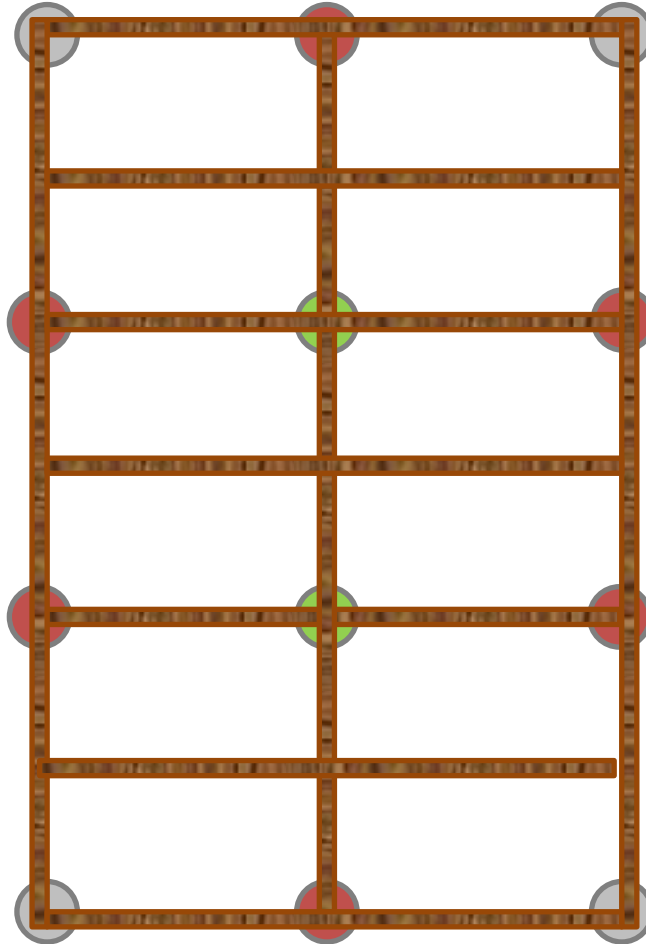

## Kit 4

### Shed/Decking Size

12 x 8 , 12 x 10

### Kit 4 Components

Corner Bracket X 4

T Bracket x 6

Cross Plate x 2

10 Inch Plate and Pile x 12

Screws x 28